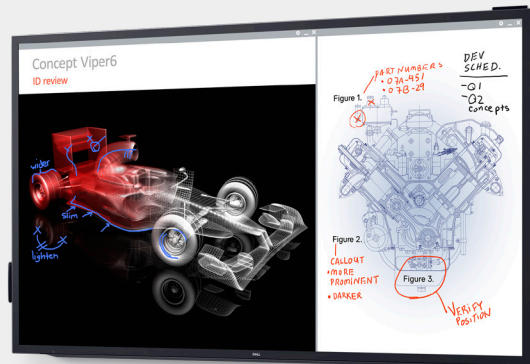

Dell 86 Interactive Touch Monitor

DELL 86 INTERACTIVE TOUCH MONITOR | C8618QT

IMPRESSIVE VISUALS IMPACTFUL PRESENTATIONS

Impressive size and outstanding visual clarity ideal for larger conference room settings.

- **Exceptional viewing:** Brilliant 4K resolution keeps audiences captivated, and consistent colors across a wide viewing angle let everyone see clear text and crisp, vivid visuals.
- **Optimal performance:** Optimized fonts and sharp visuals with everyday programs like Microsoft PowerPoint, Word and Excel.
- **Consistent clarity:** Anti-glare and anti-smudge coatings reduce distracting reflections and fingerprints.
- **Great for groups:** The impressive 86-inch touch screen is ideal for conference room settings of up to 20 people.

JUST THE RIGHT TOUCH

InGlass™ Touch technology caters for natural writing and seamless group collaboration.

- **Constructive collaboration:** Group collaboration is intuitive and seamless thanks to innovative InGlass™ technology, allowing simultaneous screen interaction via touch or styluses with up to 20 touch points.
- **Smooth interaction:** Two styluses (included) let you write or draw naturally in real time directly on the screen without any lagging, while the remote (included) provides added functionality.
- **User-friendly functionality:** Pen and finger differentiation makes it easy to switch between touch and pen-based interaction, and touch functionality is supported on virtually all industry-standard software.
- **Interactive software (included):** Presenters can share their screens with the C8618QT while other users can take screen shots, make notes, and save content on their own device, thanks to industry-leading DisplayNote software for classroom and meeting room collaboration.

SIMPLE SETUP AND MANAGEMENT

Designed for quick and easy setup, plus convenient connectivity and manageability.

- **Convenient connectivity:** A variety of ports — including HDMI, VGA, DisplayPort and USB — makes it easy to connect to most IT devices.
- **OptiPlex compatibility:** The C8618QT features a unique design that's compatible with the optional Dell OptiPlex Micro, which integrates seamlessly into the back panel without the need of a separate power cord.
- **Connect wirelessly:** The optional Dell Wireless Module | WR517 enables secure, reliable wireless activity.
- **Easy manageability:** The Dell Display Manager lets users easily organize screen layouts. RS232 and RJ45 interfaces allow you to manage the display remotely.

SUPERB RELIABILITY

Comes with Dell's high reliability promise.

- From the #1 monitor brand worldwide for four consecutive years.*
- Minimize downtime with Dell's Advanced Exchange Service¹

Thank you
for making
Dell Monitors

#1
worldwide*

FOR MORE INFORMATION
VISIT DELL.COM/MONITORS