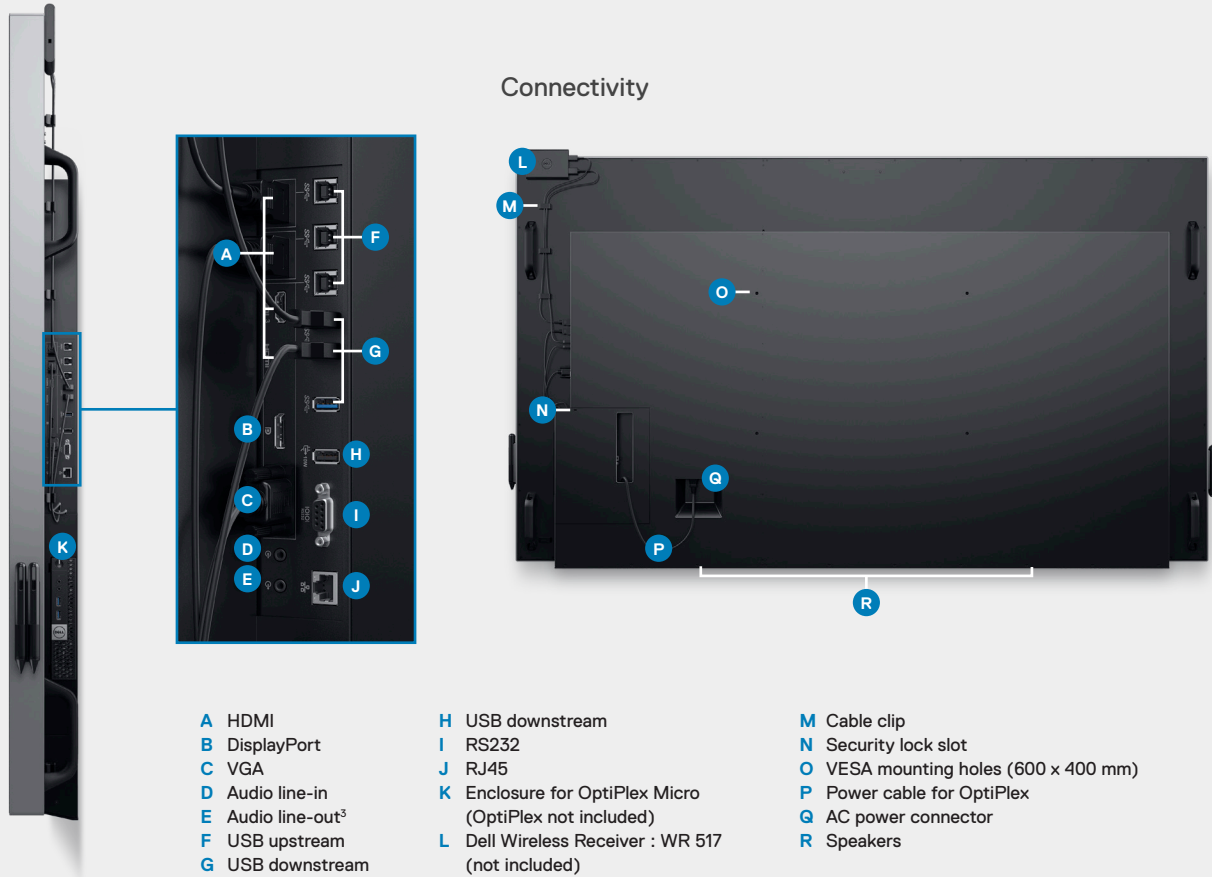

Adjustability and connectivity

DELL 86 INTERACTIVE TOUCH MONITOR | C8618QT

- A HDMI
- B DisplayPort
- C VGA
- D Audio line-in
- E Audio line-out³
- F USB upstream
- G USB downstream

- H USB downstream
- I RS232
- J RJ45
- K Enclosure for OptiPlex Micro (OptiPlex not included)
- L Dell Wireless Receiver : WR 517 (not included)

- M Cable clip
- N Security lock slot
- O VESA mounting holes (600 x 400 mm)
- P Power cable for OptiPlex (OptiPlex not included)
- Q AC power connector
- R Speakers

* Dell monitors are #1 worldwide for 4 consecutive years (2013 to 2016)! Source: IDC Worldwide PC Monitor Tracker (4Q16).

1 Advanced Exchange Service: Replacement part/unit dispatched, if needed, following completion of phone/online diagnosis. Fee charged for failure to return defective unit. Availability varies. Other conditions apply.

2 For a copy of the Limited Hardware Warranty, write Dell USA LP, Attn: Warranties, One Dell Way, Round Rock, TX 78682 or see Dell.com/warranty.

3 The audio line-out port does not support headphones.