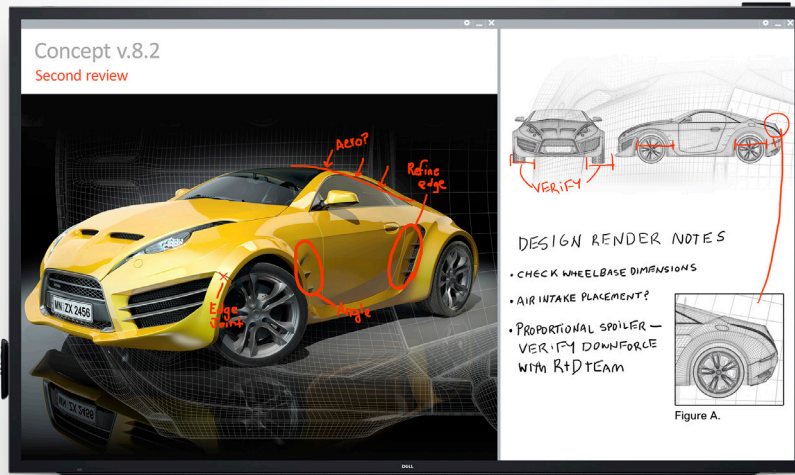

## DELL 86 INTERACTIVE TOUCH MONITOR | C8618QT

**Impressive visuals.  
Impactful presentations.**  
Impressive size and clarity,  
ideal for conference rooms.

**Simple setup and management**  
Convenient connectivity  
with easy installation  
and manageability.