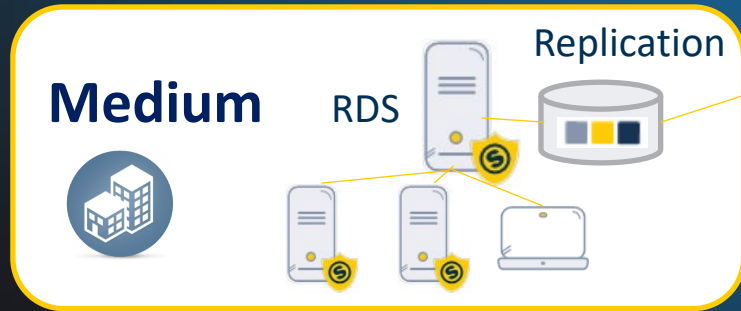

[Read the success story](#)

THE SEP sesam ARCHITECTURE

Field Offices

Data center

Data center 2

techconsult
 Professional User Rating:
 Security Solutions
 Backup and Recovery 2021

- Leader in Backup & Recovery
- Independent user/customer survey