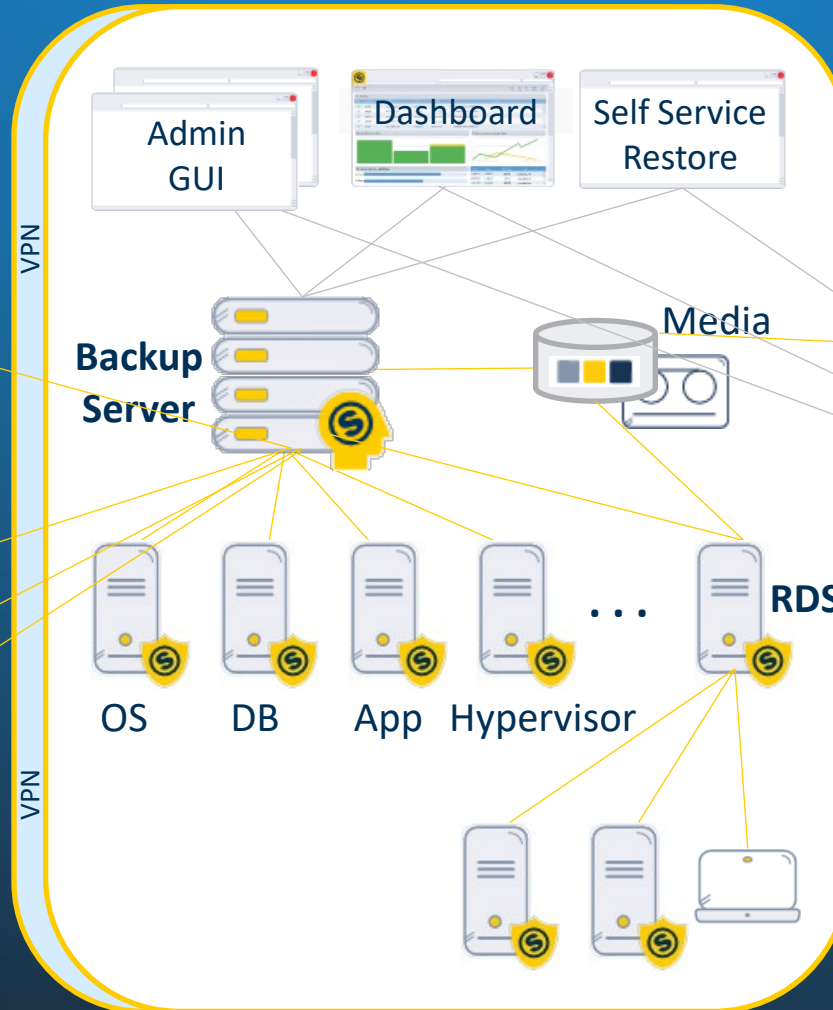

Powerful scripting interface

- PRE/POST
- Command dates
- CLI
- REST API

Free choice at the backup server

- Windows / Linux
- Physical / virtual
- Cluster

Long versions support

- Multiple versions
- e.g. WinNT, Micro Focus
- 24x7 always included

[Read the success story](#)

THE SEP sesam ARCHITECTURE

Field Offices

Data center

Data center 2

techconsult
 Professional User Rating:
 Security Solutions
 Backup and Recovery 2021

- Leader in Backup & Recovery
- Independent user/customer survey