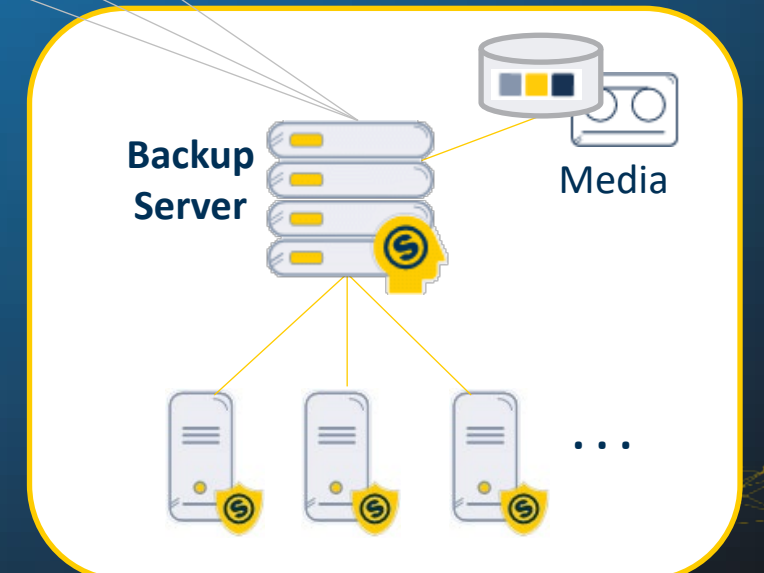

[Read the success story](#)

THE SEP sesam ARCHITECTURE

Field Offices

Data center

Data center 2

techconsult
 Professional User Rating:
 Security Solutions
 Backup and Recovery 2021

- Leader in Backup & Recovery
- Independent user/customer survey